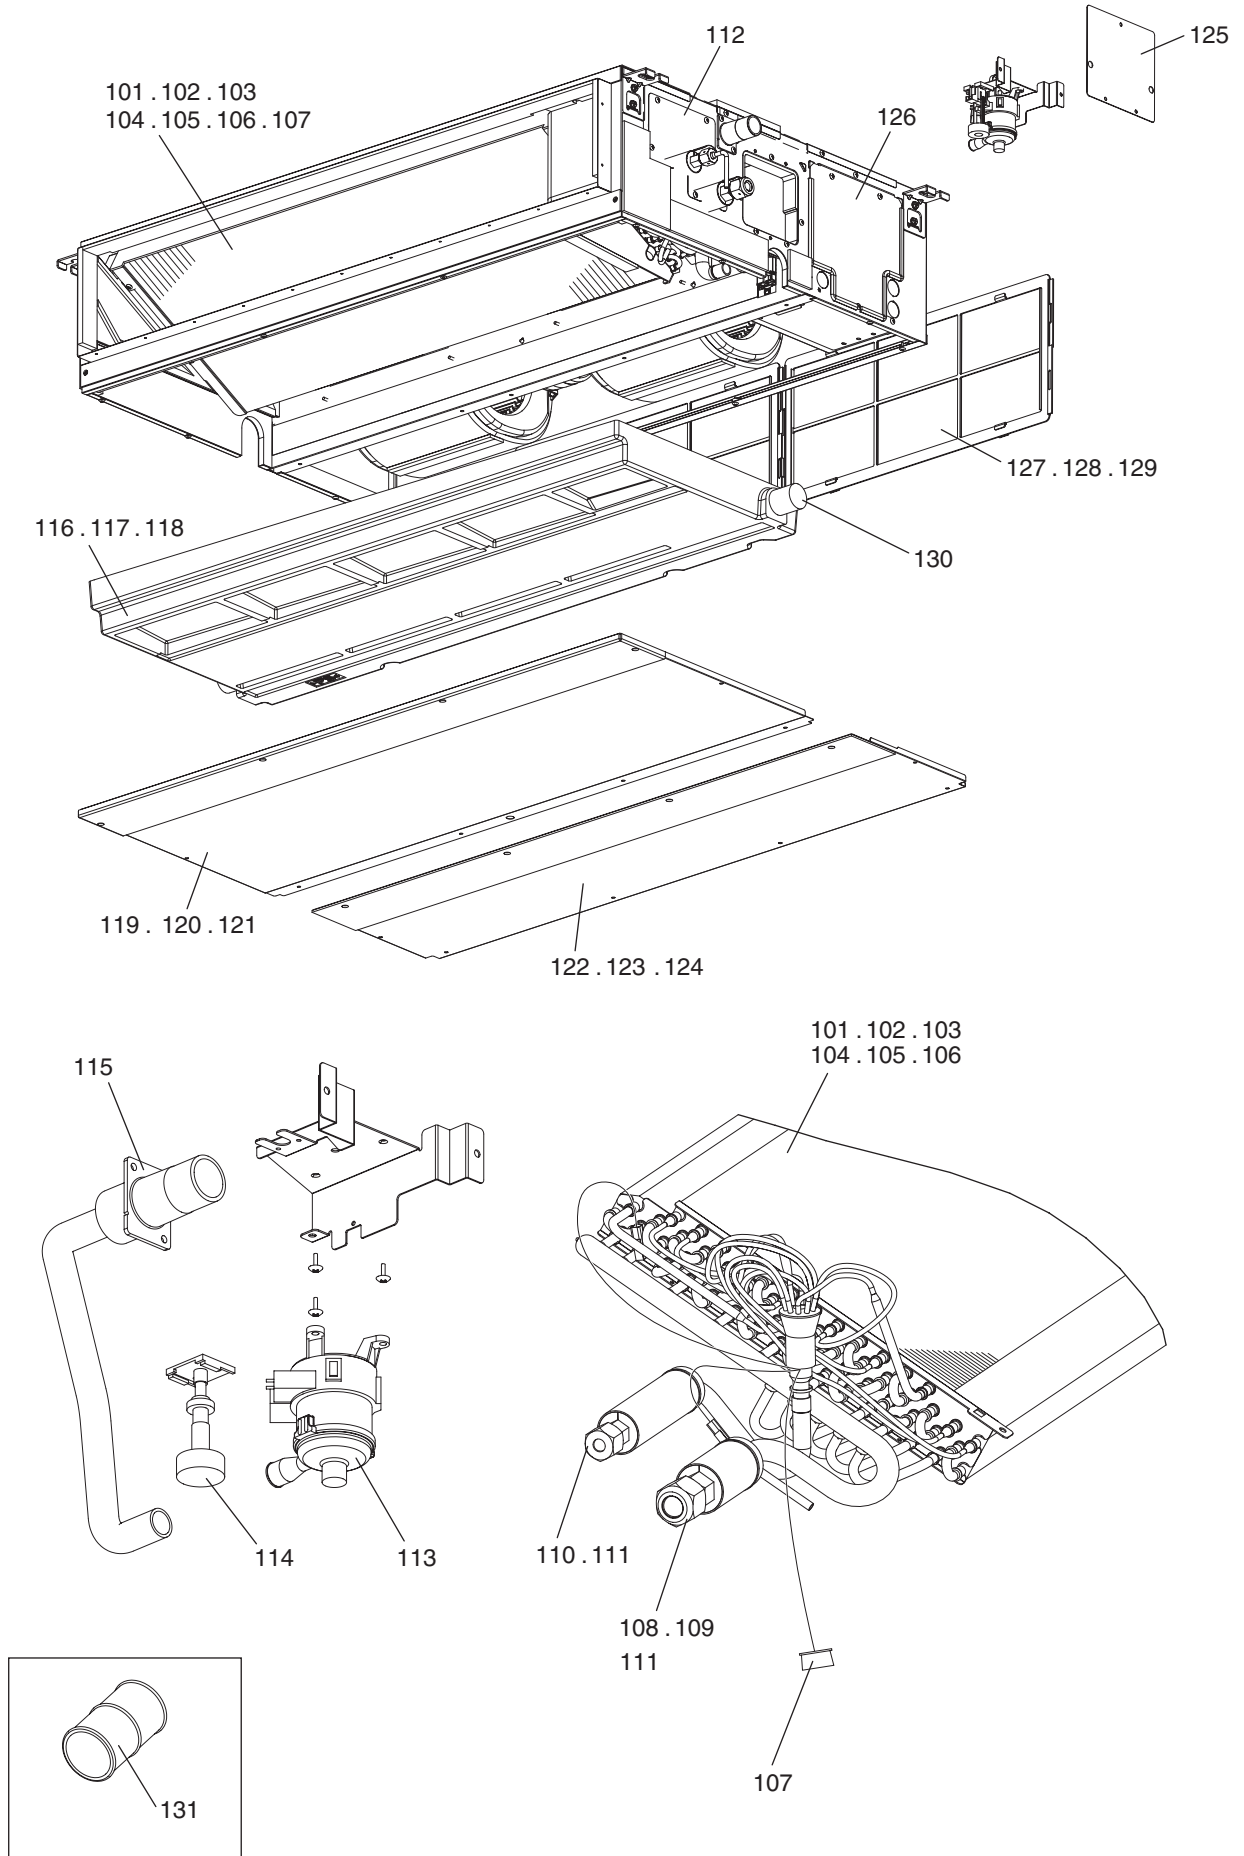

SERVICE PARTS LIST FOR MITSUBISHI ELECTRIC PACKAGED AIR-CONDITIONERS

Series : PEAD-AA•NL

Sept. 2024

BWE024030

INDEX
PEAD-AA09NL
PEAD-AA12NL
PEAD-AA15NL
PEAD-AA18NL
PEAD-AA24NL
PEAD-AA30NL
PEAD-AA36NL
PEAD-AA42NL

PEAD-AA09,AA12,AA15NL
PEAD-AA18,AA24,AA30NL
PEAD-AA36,AA42NL

EXTERNAL PARTS

PEAD-AA09,AA12,AA15NL
PEAD-AA18,AA24,AA30NL
PEAD-AA36,AA42NL

CONTROL BOX PARTS

mitsubishi
electric
corporation

BWE024030 (20240930)